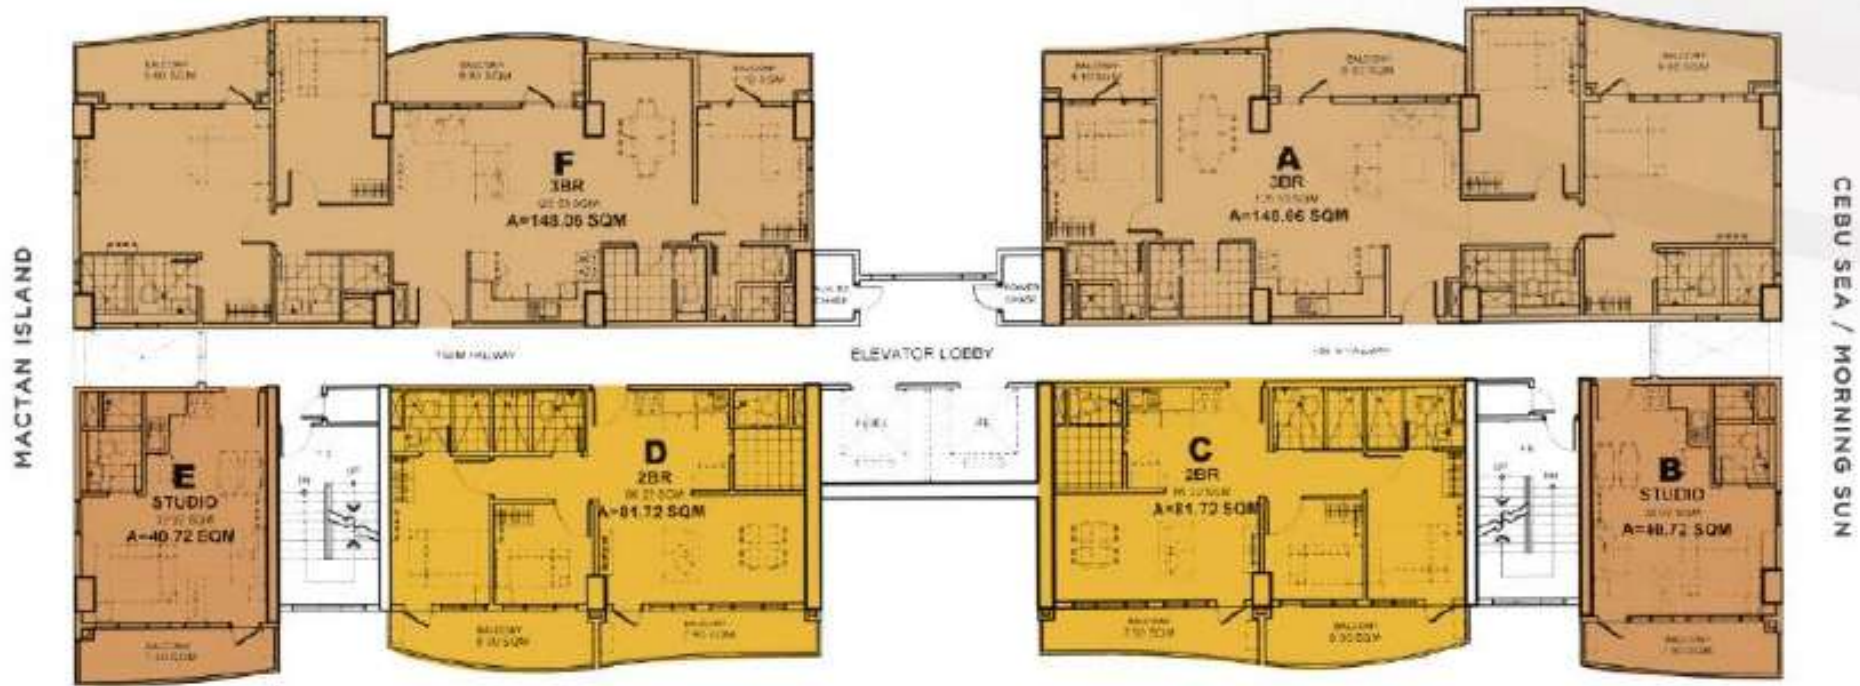

LEGEND:

- STUDIO
- 2 BEDROOM

SITE DEVELOPMENT PLAN

*Floor Plan not to scale. Furniture, appliances and equipment indicated herein are for illustrative purposes only and are not included in the deliverable.

AMISA TOWER C

10TH - 18TH Typical Floor Plan - Zone 2

10 UNITS PER FLOOR

AMENITY AREA / MAGELLAN BAY / NORTHERN CEBU TOWN

LEGEND:

HILUTUNGAN CHANNEL / OLANGO ISLAND / MORNING SUN

SITE DEVELOPMENT PLAN

*Floor Plan not to scale. Furniture, appliances and equipment indicated herein are for illustrative purposes only and are not included in the deliverable.

AmiSa
Private Residences
MACTAN, CEBU

AMISA TOWER C

Penthouse Floor Plan

6 UNITS PER FLOOR

AMENITY AREA / MAGELLAN BAY / NORTHERN CEBU TOWN

HILUTUNGAN CHANNEL / OLANGO ISLAND / MORNING SUN

LEGEND:

- STUDIO
- 2 BEDROOM
- 3 BEDROOM

SITE DEVELOPMENT PLAN

*Floor Plan not to scale. Furniture, appliances and equipment indicated herein are for illustrative purposes only and are not included in the deliverable.