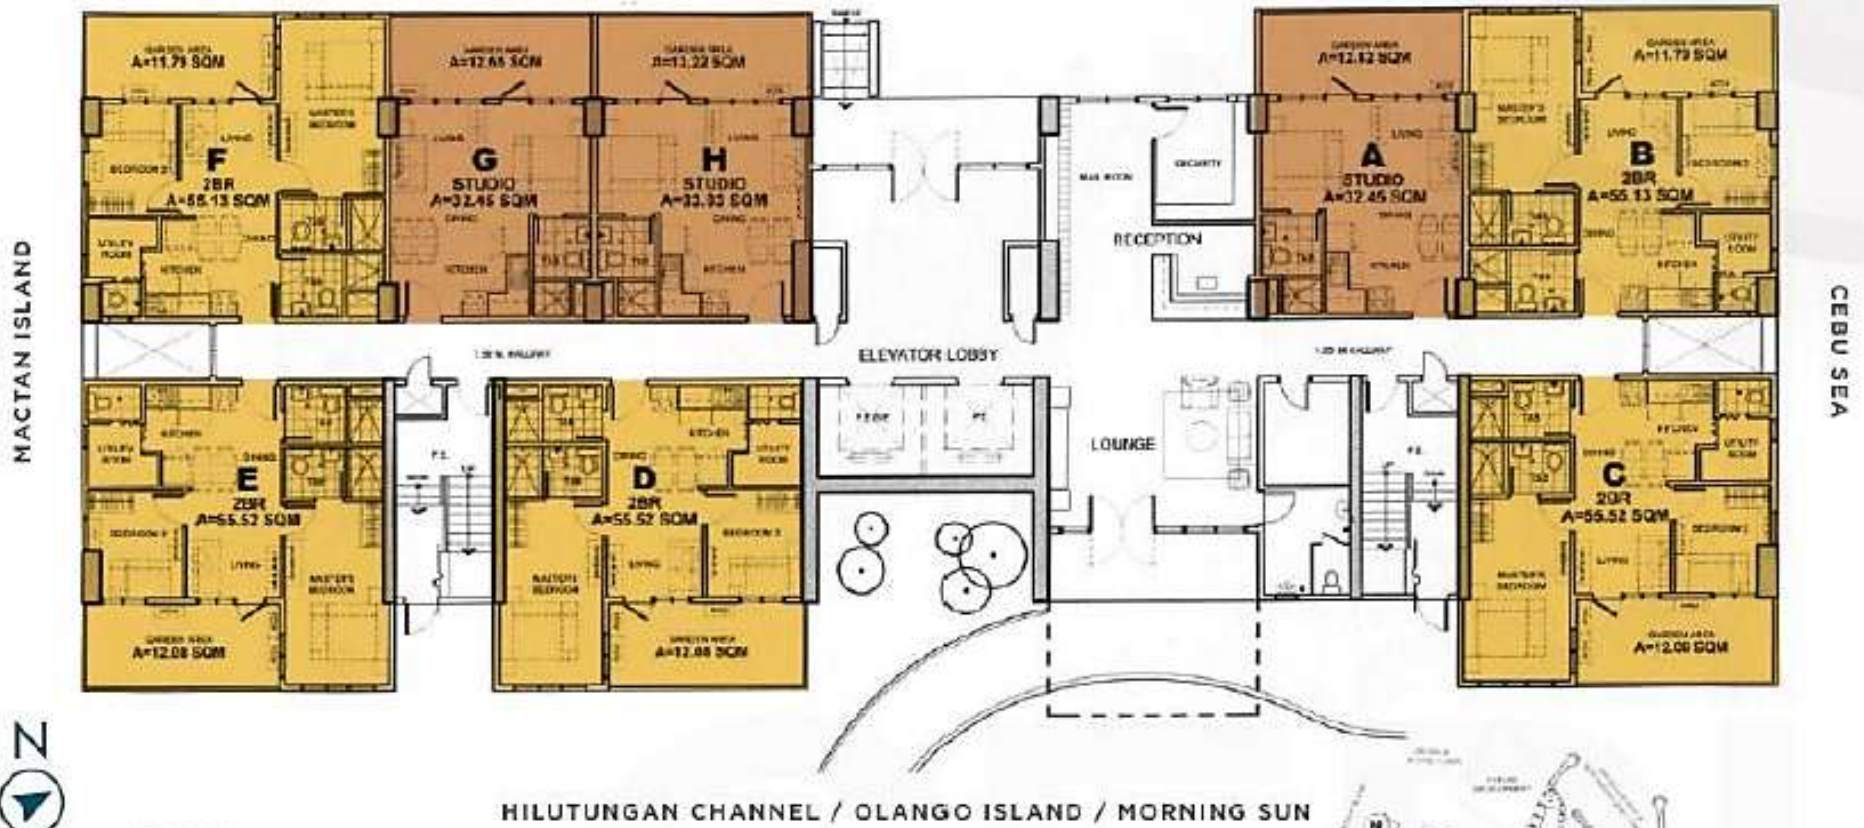

SITE DEVELOPMENT PLAN

*Floor Plan not to scale. Furniture, appliances and equipment indicated herein are for illustrative purposes only and are not included in the deliverable.

AMISA TOWER A

2ND - 14TH Floor Plan
10 UNITS PER FLOOR

AMENITY AREA & CEBU SEA

MAGELLAN BAY & NORTHERN CEBU TOWN

HILUTUNGAN CHANNEL & OLANGO ISLAND

MACTAN ISLAND

LEGEND:

- STUDIO
- 1 BEDROOM
- 2 BEDROOM

SITE DEVELOPMENT PLAN

*Floor Plan not to scale. Furniture, appliances and equipment indicated herein are for illustrative purposes only and are not included in the deliverable

AMISA TOWER B

Ground Floor Plan

8 UNITS PER FLOOR

AMENITY AREA / MAGELLAN BAY / NORTHERN CEBU TOWN

LEGEND:

- STUDIO
- 2 BEDROOM

SITE DEVELOPMENT PLAN

*Floor Plan not to scale. Furniture, appliances and equipment indicated herein are for illustrative purposes only and are not included in the deliverable.

*Floor Plan not to scale. Furniture, appliances and equipment indicated herein are for illustrative purposes only and are not included in the deliverable.

AMISA TOWER B

10TH - 18TH Typical Floor Plan - Zone 2