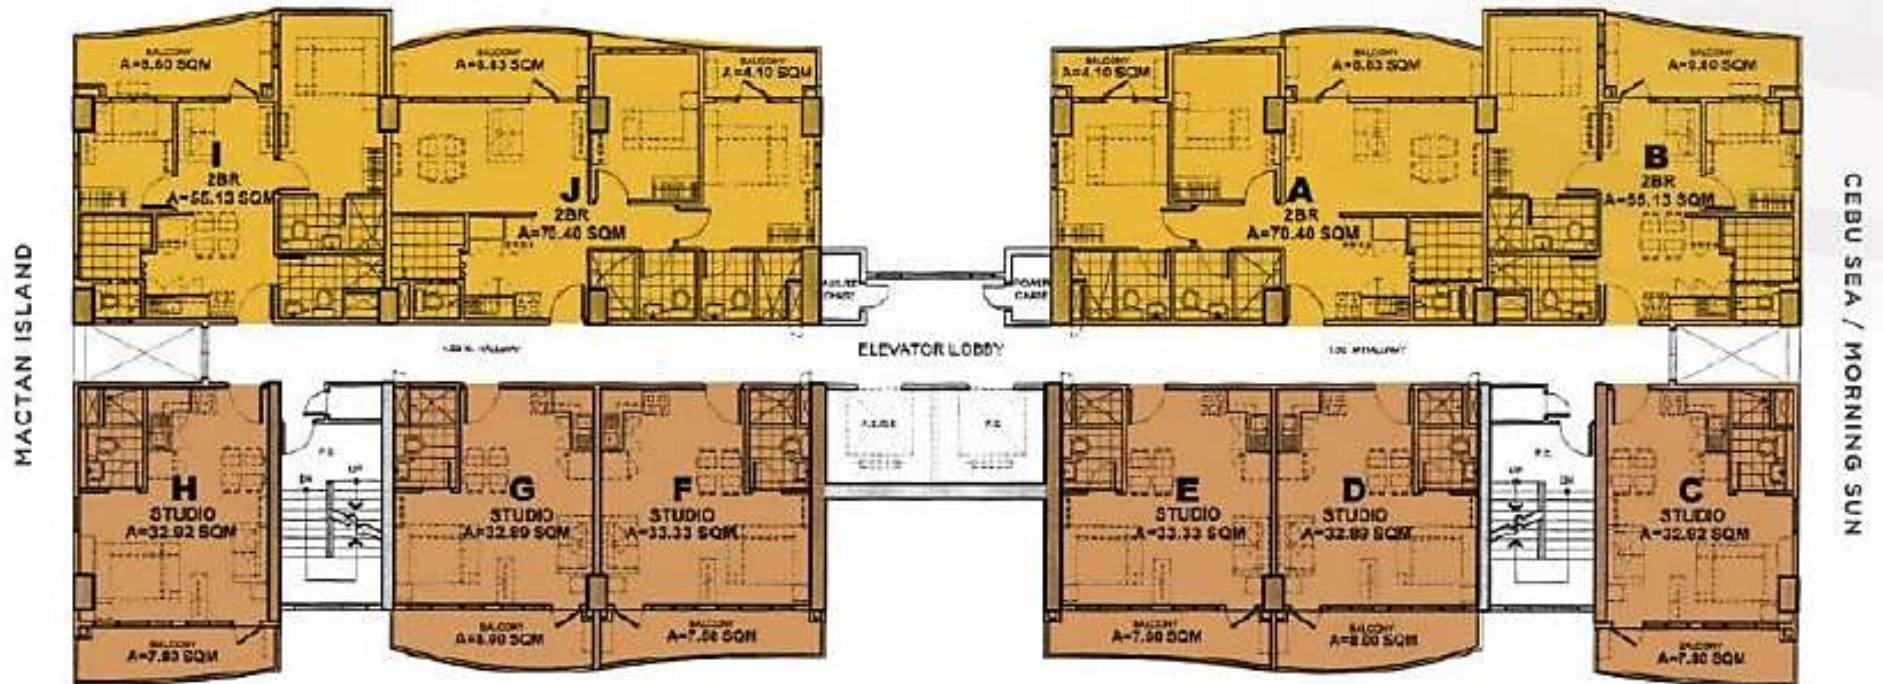

AmiSa
Private Residences
MACTAN, CEBU

AMISA TOWER C

3RD - 9TH Typical Floor Plan - Zone 1

12 UNITS PER FLOOR

AMENITY AREA / MAGELLAN BAY / NORTHERN CEBU TOWN

MACTAN ISLAND

CEBU SEA / MORNING SUN

HILUTUNGAN CHANNEL / OLANGO ISLAND / MORNING SUN

LEGEND:

- STUDIO
- 2 BEDROOM

SITE DEVELOPMENT PLAN

*Floor Plan not to scale. Furniture, appliances and equipment indicated herein are for illustrative purposes only and are not included in the deliverable.

AMISA TOWER C

10TH - 18TH Typical Floor Plan - Zone 2

10 UNITS PER FLOOR

AMENITY AREA / MAGELLAN BAY / NORTHERN CEBU TOWN

LEGEND:

HILUTUNGAN CHANNEL / OLANGO ISLAND / MORNING SUN

SITE DEVELOPMENT PLAN

*Floor Plan not to scale. Furniture, appliances and equipment indicated herein are for illustrative purposes only and are not included in the deliverable.

SITE DEVELOPMENT PLAN

*Floor Plan not to scale. Furniture, appliances and equipment indicated herein are for illustrative purposes only and are not included in the deliverable.