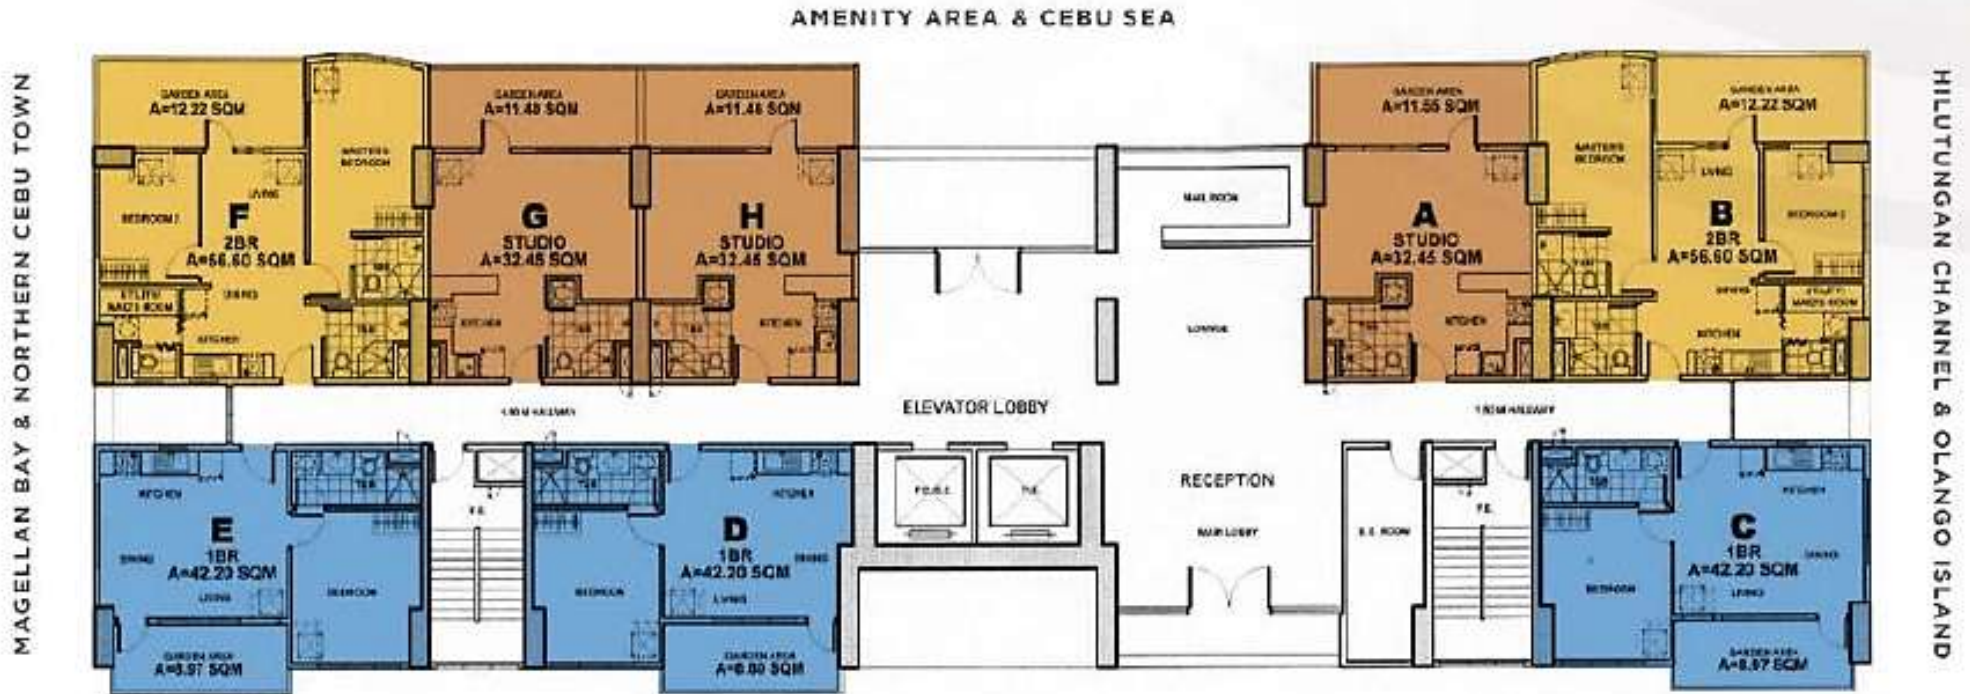

AMISA TOWER A

Ground Floor Plan

6 UNITS PER FLOOR

MAGELLAN BAY & NORTHERN CEBU TOWN

HILUTUNGAN CHANNEL & OLANGO ISLAND

MACTAN ISLAND

LEGEND:

- STUDIO
- 1 BEDROOM
- 2 BEDROOM

SITE DEVELOPMENT PLAN

*Floor Plan not to scale. Furniture, appliances and equipment indicated herein are for illustrative purposes only and are not included in the deliverable.

AMISA TOWER A

2ND - 14TH Floor Plan
10 UNITS PER FLOOR

AMISA TOWER B

Ground Floor Plan

8 UNITS PER FLOOR

AMENITY AREA / MAGELLAN BAY / NORTHERN CEBU TOWN

LEGEND:

- STUDIO
- 2 BEDROOM

SITE DEVELOPMENT PLAN

*Floor Plan not to scale. Furniture, appliances and equipment indicated herein are for illustrative purposes only and are not included in the deliverable.

*Floor Plan not to scale. Furniture, appliances and equipment indicated herein are for illustrative purposes only and are not included in the deliverable.

AMISA TOWER B

10TH - 18TH Typical Floor Plan - Zone 2