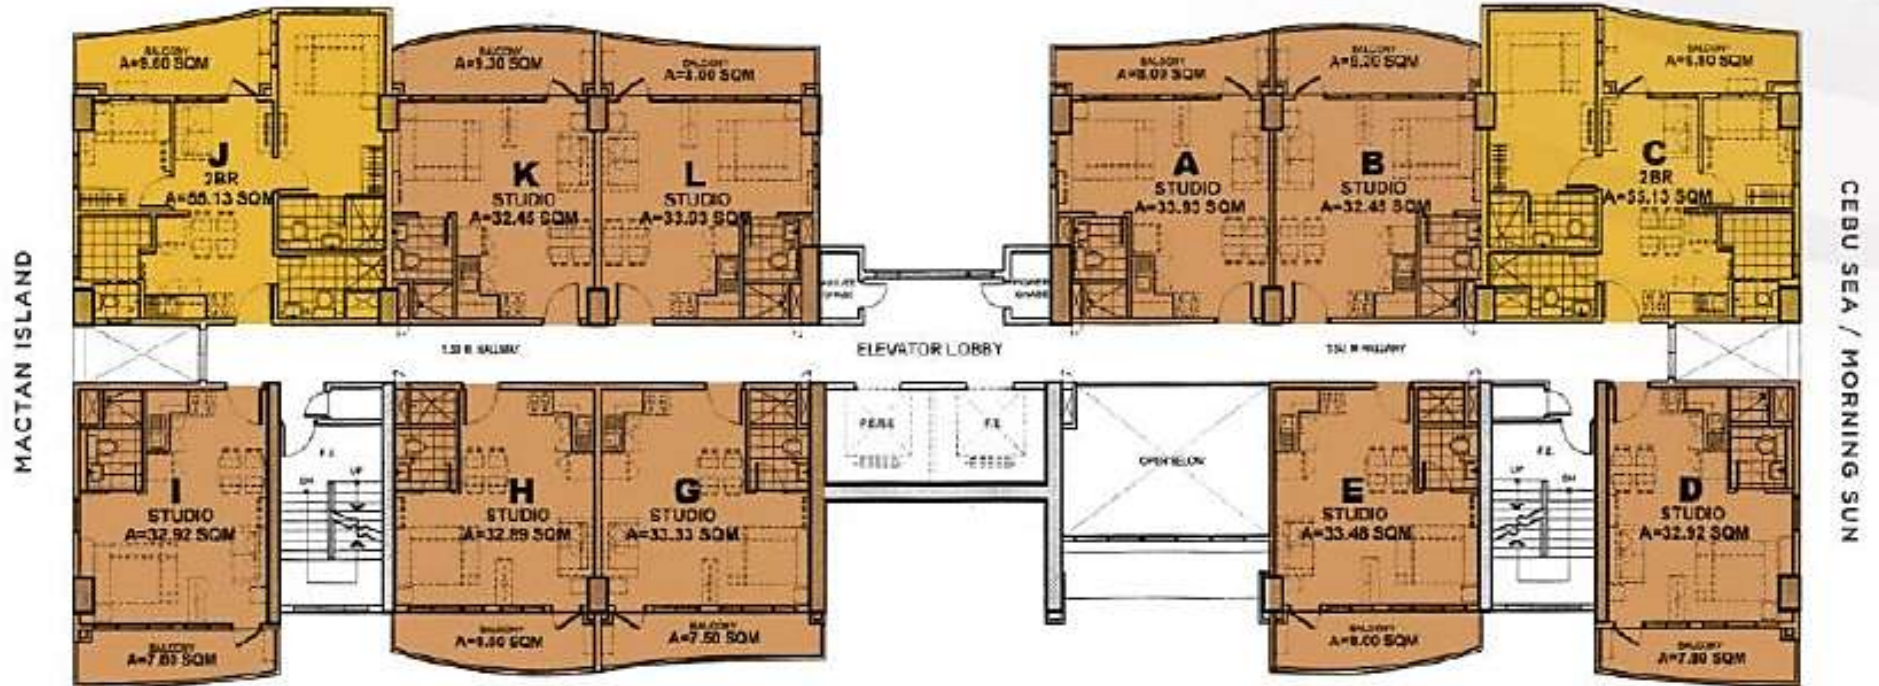

*Floor Plan not to scale. Furniture, appliances and equipment indicated herein are for illustrative purposes only and are not included in the deliverable.

AMISA TOWER B

10TH - 18TH Typical Floor Plan - Zone 2

AMISA TOWER C

Ground Floor Plan

B UNITS PER FLOOR

AMENITY AREA / MAGELLAN BAY / NORTHERN CEBU TOWN

MACTAN ISLAND

CEBU SEA / MORNING SUN

HILUTUNGAN CHANNEL / OLANGO ISLAND / MORNING SUN

LEGEND:

- STUDIO
- 2 BEDROOM

SITE DEVELOPMENT PLAN

*Floor Plan not to scale. Furniture, appliances and equipment indicated herein are for illustrative purposes only and are not included in the deliverable.

AMISA TOWER C

2ND Floor Plan

11 UNITS PER FLOOR

AMENITY AREA / MAGELLAN BAY / NORTHERN CEBU TOWN

HILUTUNGAN CHANNEL / OLANGO ISLAND / MORNING SUN

LEGEND:

SITE DEVELOPMENT PLAN

*Floor Plan not to scale. Furniture, appliances and equipment indicated herein are for illustrative purposes only and are not included in the deliverable.