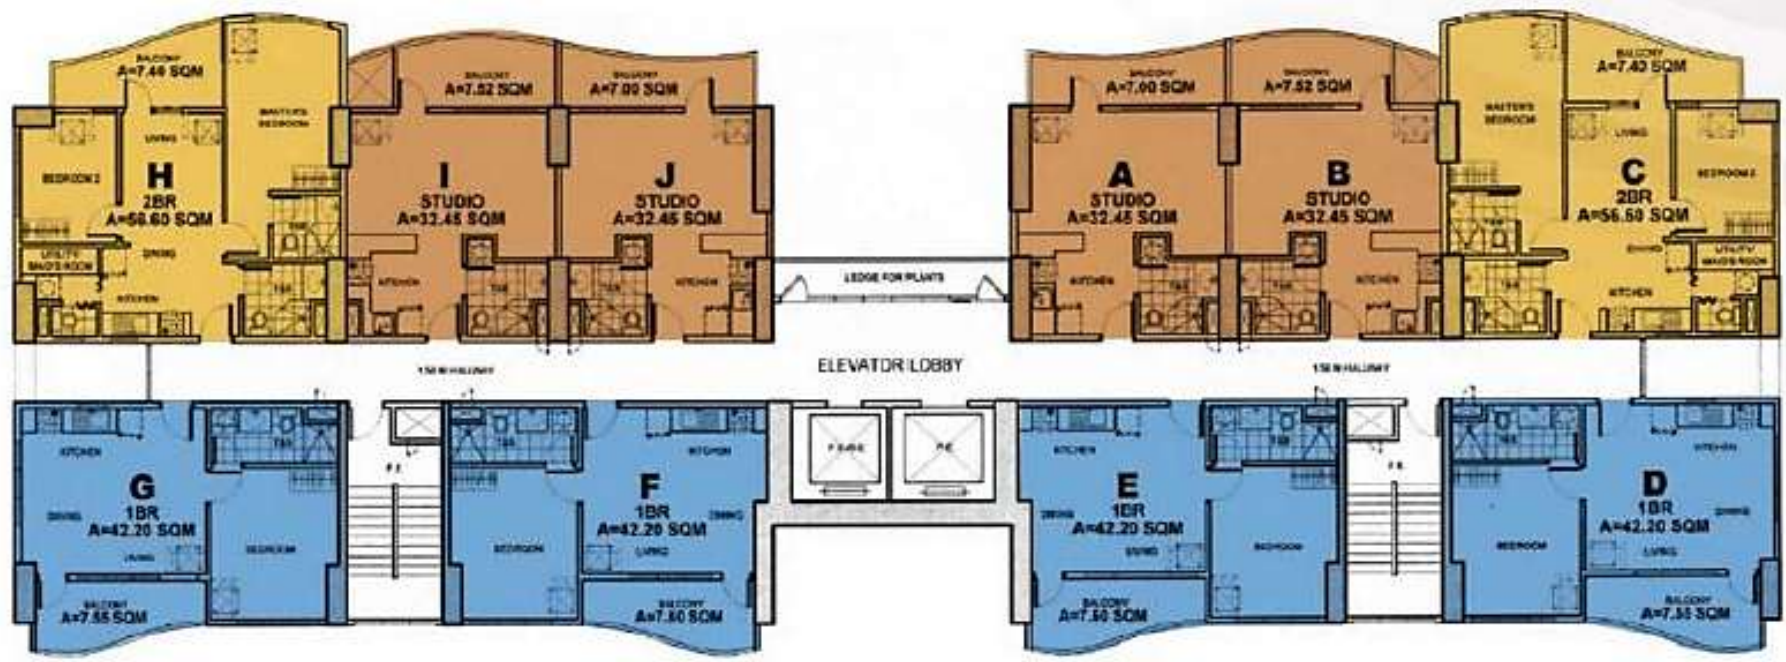

AMISA TOWER A

2ND - 14TH Floor Plan
10 UNITS PER FLOOR

AMENITY AREA & CEBU SEA

MAGELLAN BAY & NORTHERN CEBU TOWN

HILUTUNGAN CHANNEL & OLANGO ISLAND

MACTAN ISLAND

LEGEND:

- STUDIO
- 1 BEDROOM
- 2 BEDROOM