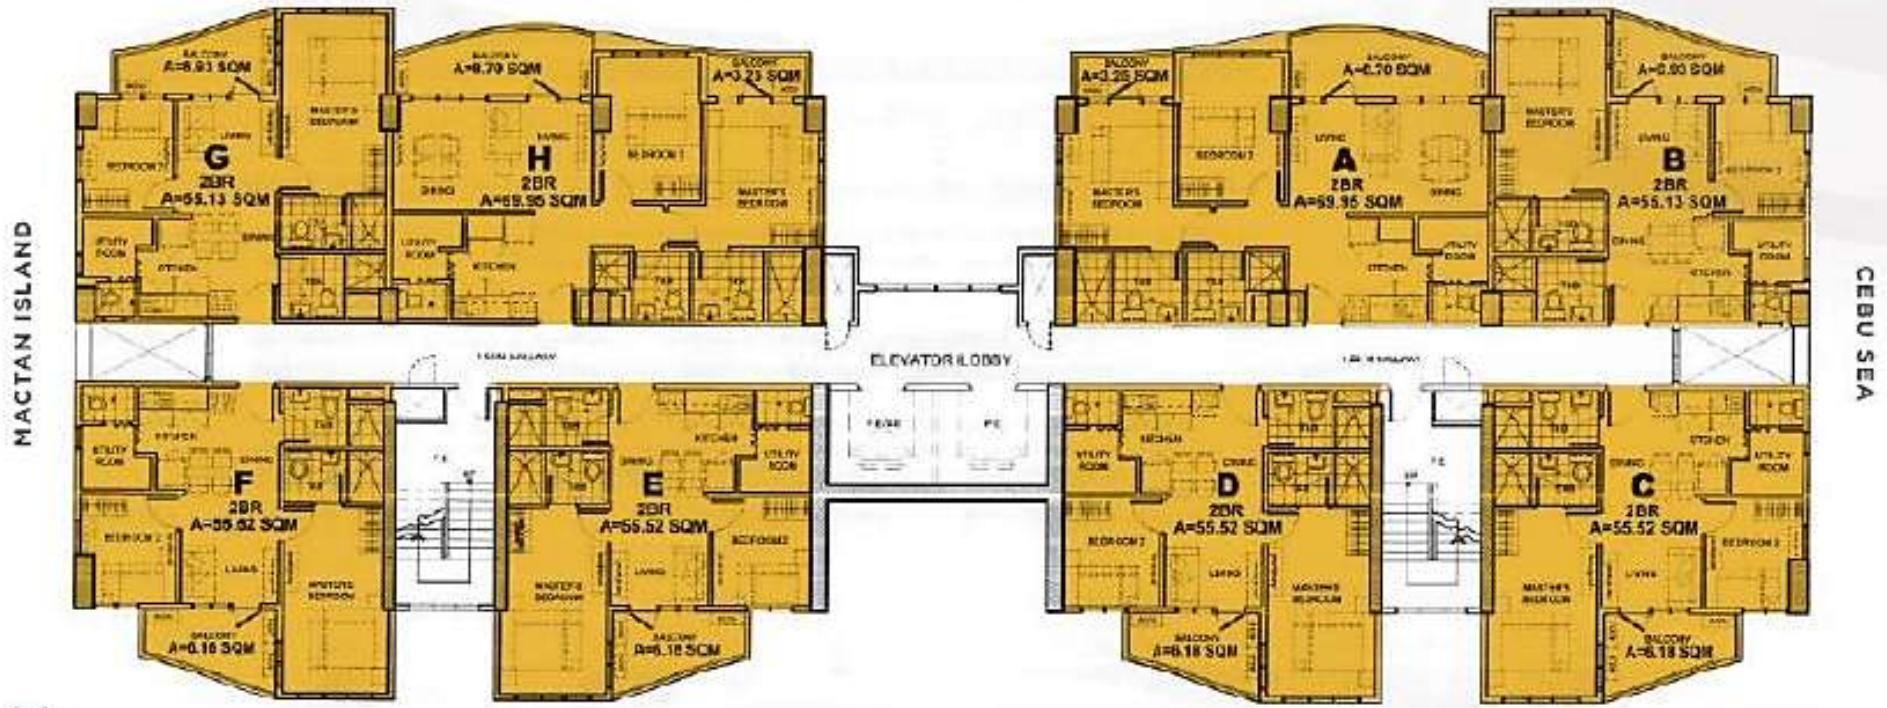

AMISA TOWER B

10TH - 18TH Typical Floor Plan - Zone 2

8 UNITS PER FLOOR

AMENITY AREA / MAGELLAN BAY / NORTHERN CEBU TOWN

MACTAN ISLAND

CEBU SEA

HILUTUNGAN CHANNEL / OLANGO ISLAND / MORNING SUN

LEGEND:
 2 BEDROOM