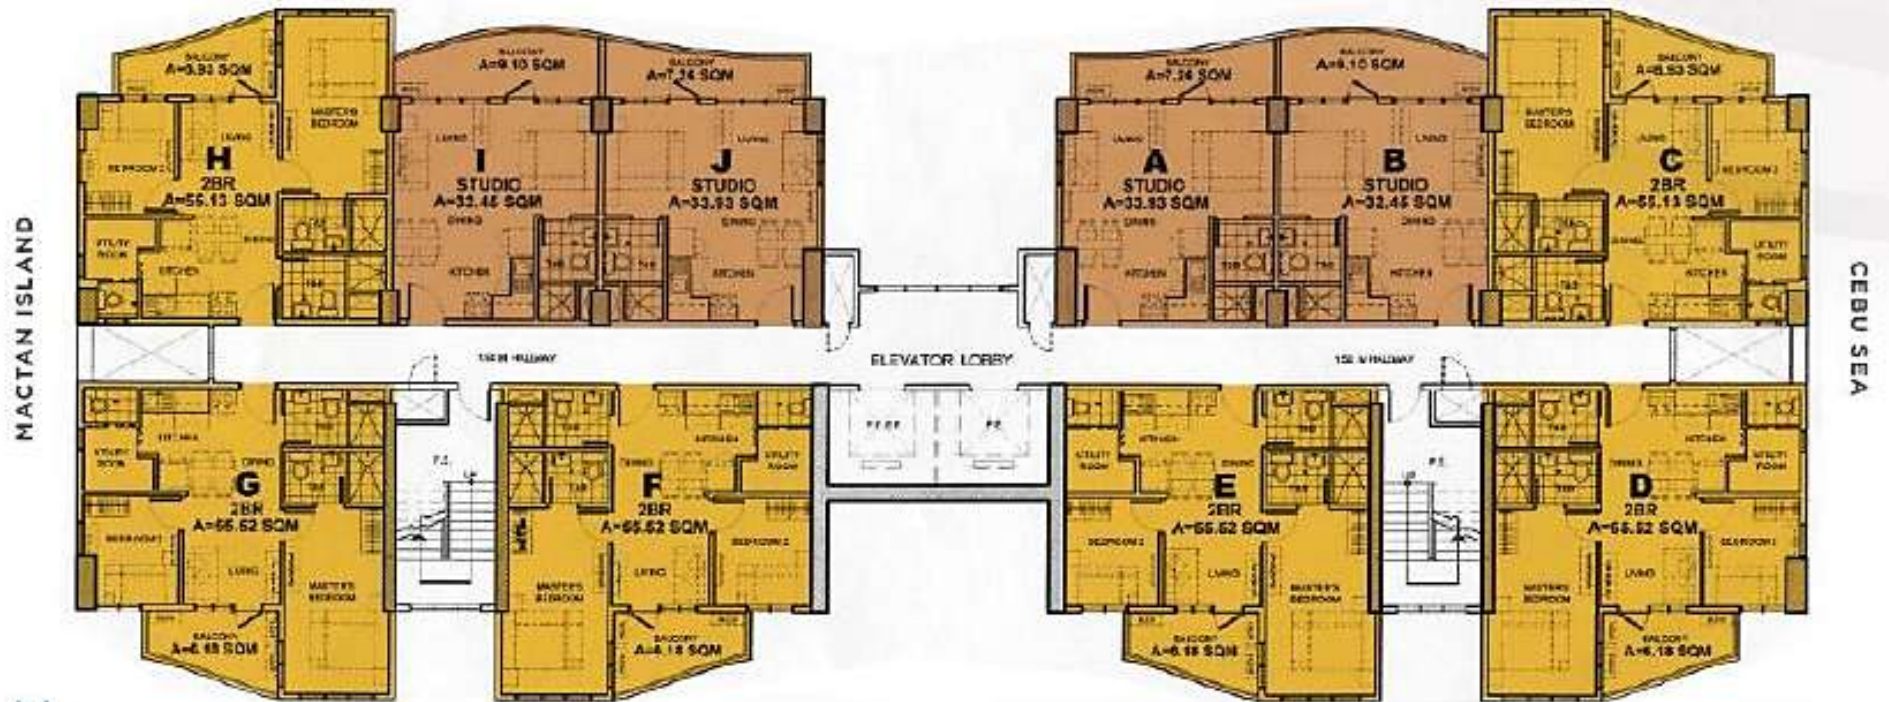

SITE DEVELOPMENT PLAN

*Floor Plan not to scale. Furniture, appliances and equipment indicated herein are for illustrative purposes only and are not included in the deliverable.

AMISA TOWER A

2ND - 14TH Floor Plan
10 UNITS PER FLOOR

AMISA TOWER B

Ground Floor Plan

8 UNITS PER FLOOR

AMENITY AREA / MAGELLAN BAY / NORTHERN CEBU TOWN

LEGEND:

- STUDIO
- 2 BEDROOM

SITE DEVELOPMENT PLAN

*Floor Plan not to scale. Furniture, appliances and equipment indicated herein are for illustrative purposes only and are not included in the deliverable.

AMISA TOWER B

2ND - 9TH Typical Floor Plan - Zone 1

10 UNITS PER FLOOR

AMENITY AREA / MAGELLAN BAY / NORTHERN CEBU TOWN

HILUTUNGAN CHANNEL / OLANGO ISLAND / MORNING SUN

LEGEND:

- STUDIO
- 2 BEDROOM

SITE DEVELOPMENT PLAN

*Floor Plan not to scale. Furniture, appliances and equipment indicated herein are for illustrative purposes only and are not included in the deliverable.

AMISA TOWER B

10TH - 18TH Typical Floor Plan - Zone 2